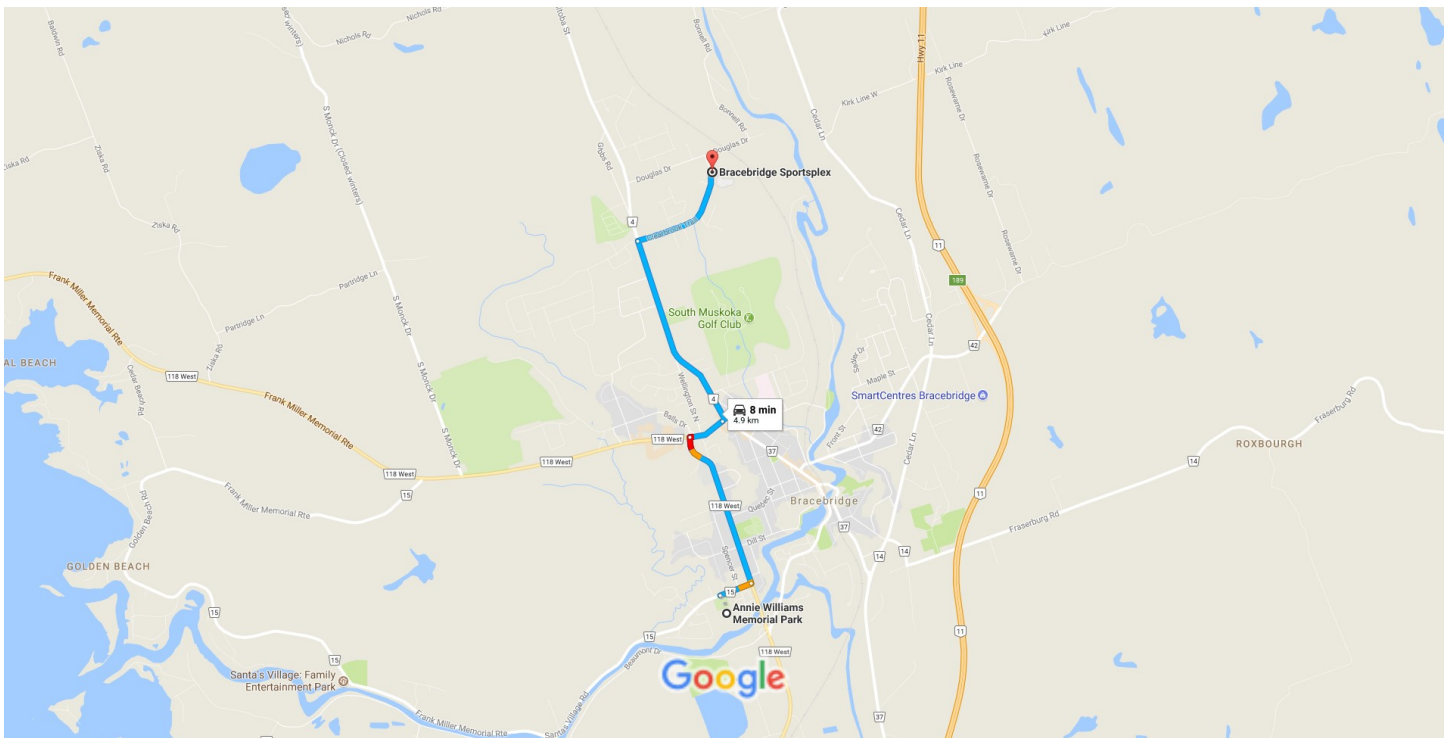

Annie Williams Memorial Park to Bracebridge Sportsplex

Drive 4.9 km, 8 min

Map data ©2017 Google 500 m

Annie Williams Memorial Park

50 Santos Village Rd, Bracebridge, ON P1L 1C7

- ↑ 1. Head east on Frank Miller Memorial Rte/Santas Village Rd/Muskoka District Road 15 toward Ewing St
300 m
- ↶ 2. Turn left onto Wellington St/Muskoka District Road 118 W (signs for Regional Road 118 N/ON-11 N)
1.5 km
- ↷ 3. Turn right onto Monck Rd/Muskoka District Road 4
350 m
- ↶ 4. Turn left onto Manitoba St/Muskoka District Road 4
1.8 km
- ↷ 5. Turn right onto Clearbrook Trail
Destination will be on the right
1.0 km

Bracebridge Sportsplex

110 Clearbrook Trail, Bracebridge, ON P1L 1V9

These directions are for planning purposes only. You may find that construction projects, traffic, weather, or other events may cause conditions to differ from the map results, and you should plan your route accordingly. You must obey all signs or notices regarding your route.