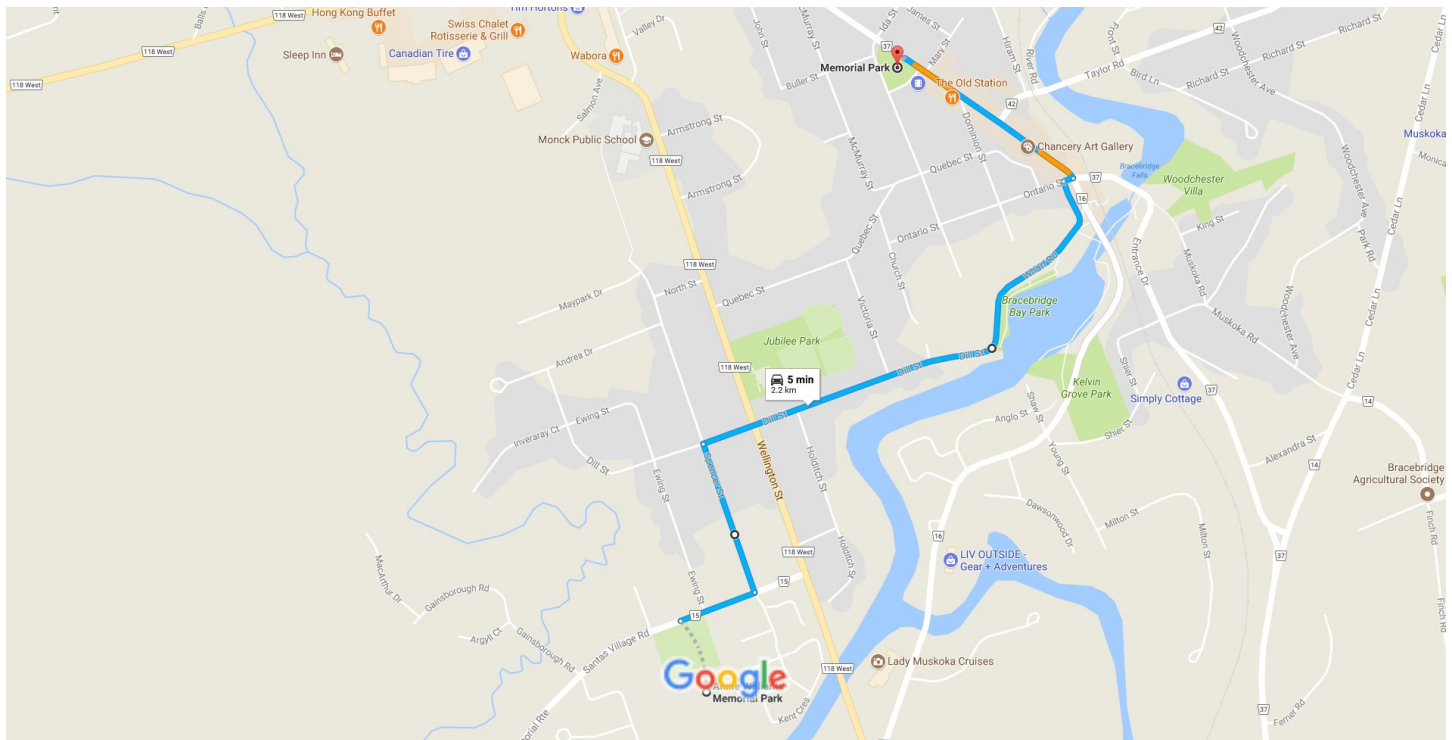

Annie Williams Memorial Park to Memorial Park, Bracebridge, ON

Drive 2.2 km, 5 min

Map data ©2017 Google 100 m

Annie Williams Memorial Park

50 Santas Village Rd, Bracebridge, ON P1L 1C7

- ↑ 1. Head east on Frank Miller Memorial Rte/Santas Village Rd/Muskoka District Road 15 toward Ewing St 180 m

- ↶ 2. Turn left onto Spencer St 350 m

- ↷ 3. Turn right at the 1st cross street onto Dill St 700 m

- ↑ 4. Dill St turns slightly left and becomes Wharf Rd 450 m

- ↷ 5. Turn right onto Ontario St 22 m

- ↶ 6. Turn left onto Manitoba St/Muskoka District Road 37 450 m
i Destination will be on the left

Memorial Park

Bracebridge, ON

These directions are for planning purposes only. You may find that construction projects, traffic, weather, or other events may cause conditions to differ from the map results, and

you should plan your route accordingly. You must obey all signs or notices regarding your route.